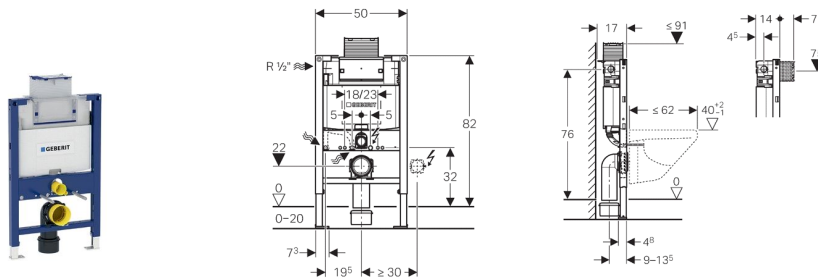

**Geberit Duofix element for wall-hung WC, 82 cm, with Omega concealed cistern 12 cm**

**Application purposes**

- For drywall construction
- For installation in part-height prewall installations
- For wall-hung WCs with connection dimensions in accordance with EN 33:2011
- For wall-hung WCs with projection up to 62 cm
- For dual flush
- For floor constructions 0–20 cm

**Technical data**

Flow pressure	0.1–10 bar
Flush volume, factory setting	6 and 3 l
Flush volume large, adjustment range	4.5 / 6 / 7.5 l
Flush volume small, adjustment range	3–4 l

**Scope of delivery**

- Water supply connection R 1/2", compatible with MeplaFix, with integrated angle stop valve and hand wheel
- Protection box for service opening
- Connection set for WC,  $\varnothing$  90 mm
- Connection bend 90° made of PE-HD,  $\varnothing$  90 mm
- Adapter socket made of PE-HD,  $\varnothing$  90 / 110 mm
- 2 protection plugs
- 2 threaded rods M12
- Fastening material